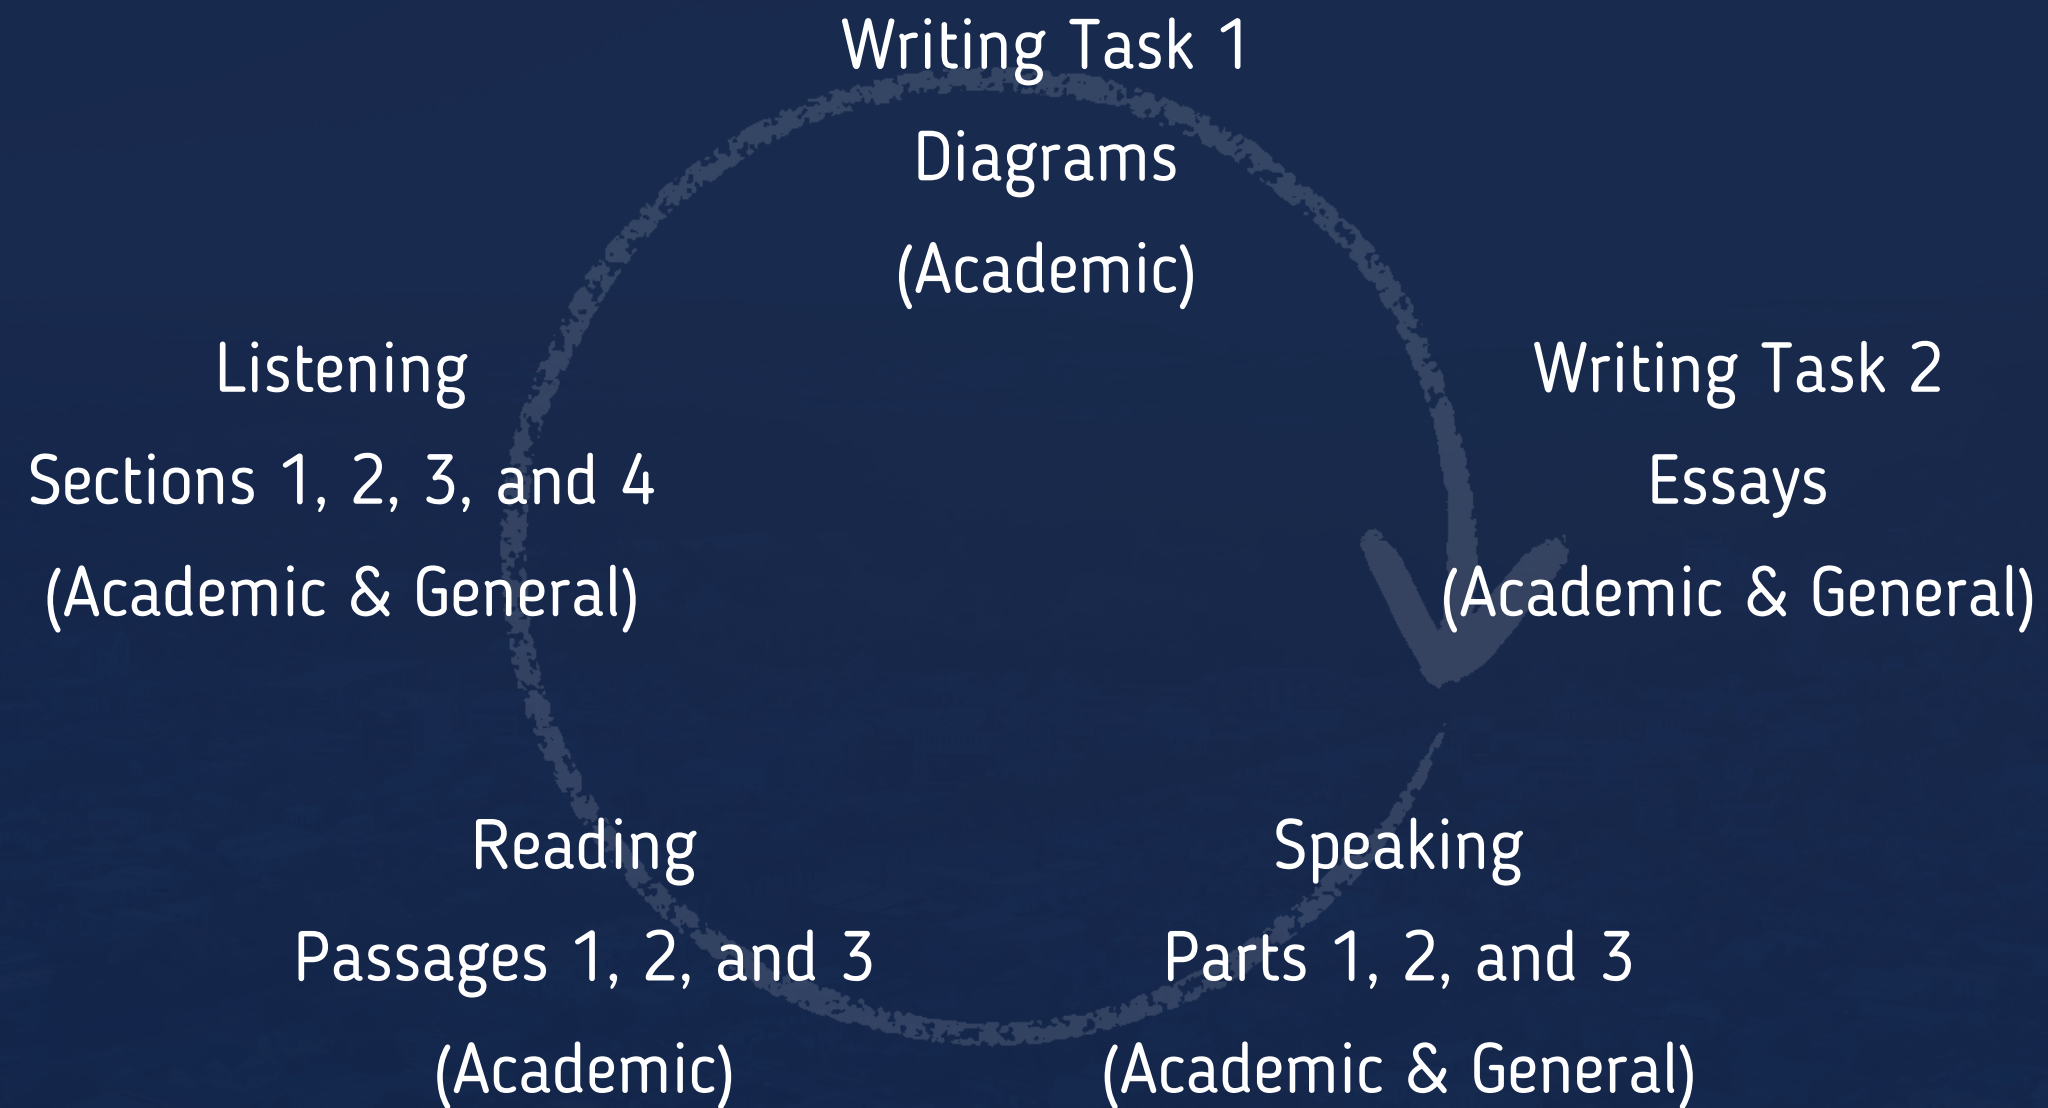

ABOUT THE CURRICULUM